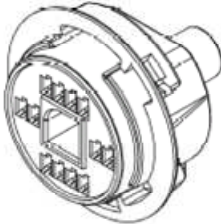

REV.	DESCRIPTION	DATE	BY
0	1991-1992 DIAGRAM MADE FROM 1993+ DIAGRAM	2/25/2005	JT

**1991-1992 4L80E
 Old Style**

**1993+ 4L80E
 New Style**

Part Numbers:	
12 way Metripack 150.2 plug for 1991-1992 4L80E	
CONNECTORS :	CON-2013/12162850
Terminal (20-22AWG):	CON-1033/12124076
Terminal (18AWG):	CON-1034/12124075

1991-1992 4L80E Old Style	Function	1993+ 4L80E New Style	Color
A	Shift Sol A-	A	pink/black
B	Shift Sol B-	B	pink/red
C	Sol. Pwr. +12V	E	red (18aw g)
D	Range A	N	gray/black
E	Range B	R	gray/red
F	Range C	P	gray/lt.green
G	TFT +	L	yellow /orange
H	TFT-	M	black/w hite
J	TCC Sol-	S	violet/red
K	TCC Sol+	E	red
L	Line Pres+	C	violet/black
M	Line Pres-	D	black

Part Numbers:	
CONNECTORS :	CON 3327/12160542
Terminal:	CON 1046/12160551
Seal/Tpa:	CON 3326/12177101
Seal:	CON 2010/12146089
Conduit Clip:	CON 2008/12176394

Note: Reverse Seal (Con 2010) and cut off tab.

Pin Location